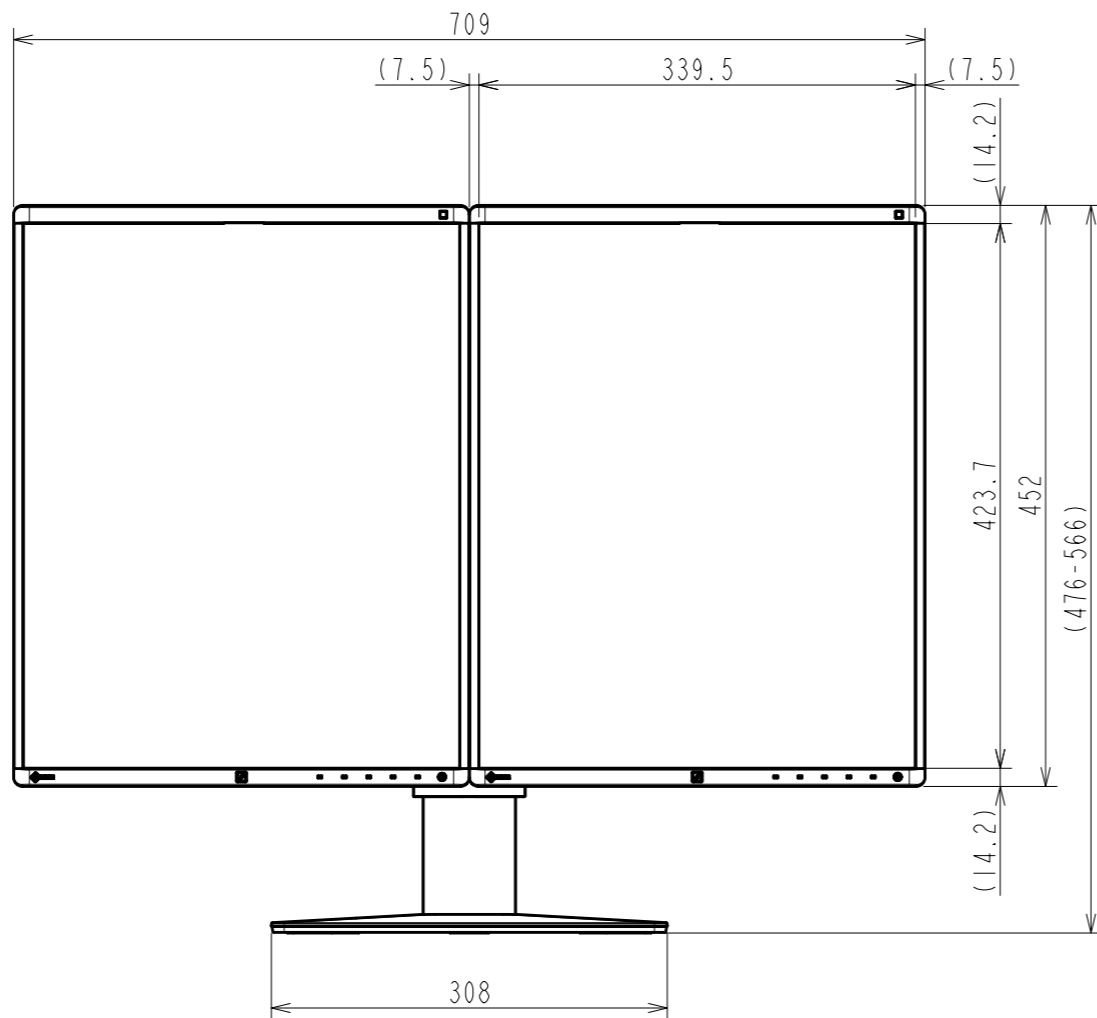

OUTLINE DIMENSIONS

MODEL RX560-MD

UNIT mm

EIZO Corporation

OUTLINE DIMENSIONS

MODEL RX560

UNIT mm

EIZO Corporation